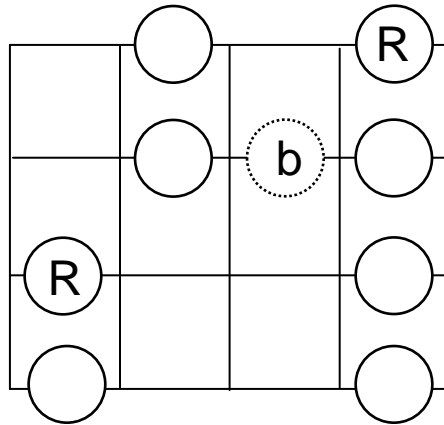

Minor Pentatonic Blues Scale (first position)

-  Flat 5 (b5) “blues note”
-  Root

Minor Pentatonic Blues Scale